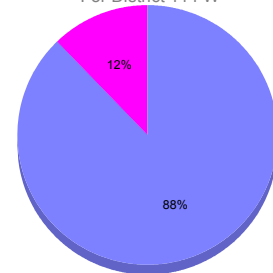

Goal, New, Dropped, Gain/Loss

Comparison of Membership Gain/Loss

Current Year Compared to the Previous Year

Gender Comparison 2010-2011

For District 114 W

Oct/Nov/Dec

■ Male ■ Female