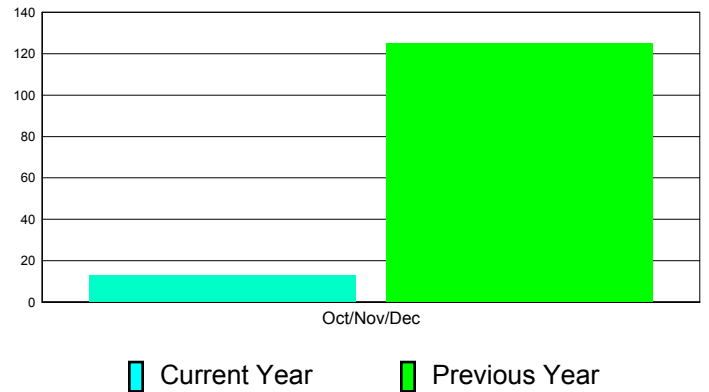

Comparison of Membership Gain/Loss

Current Year Compared to the Previous Year