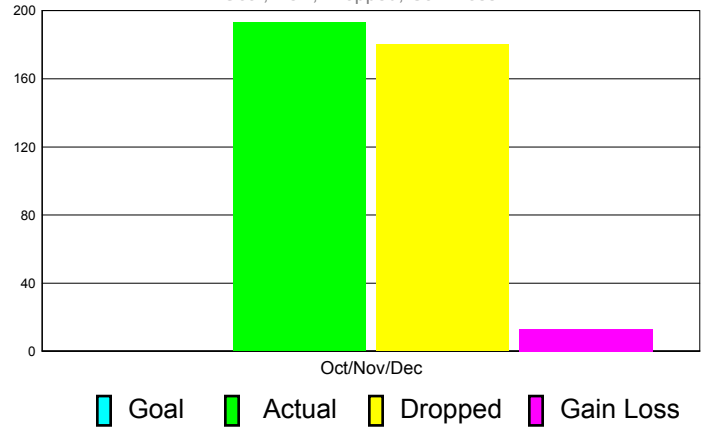

Membership Results 2011-2012

Goal, New, Dropped, Gain/Loss